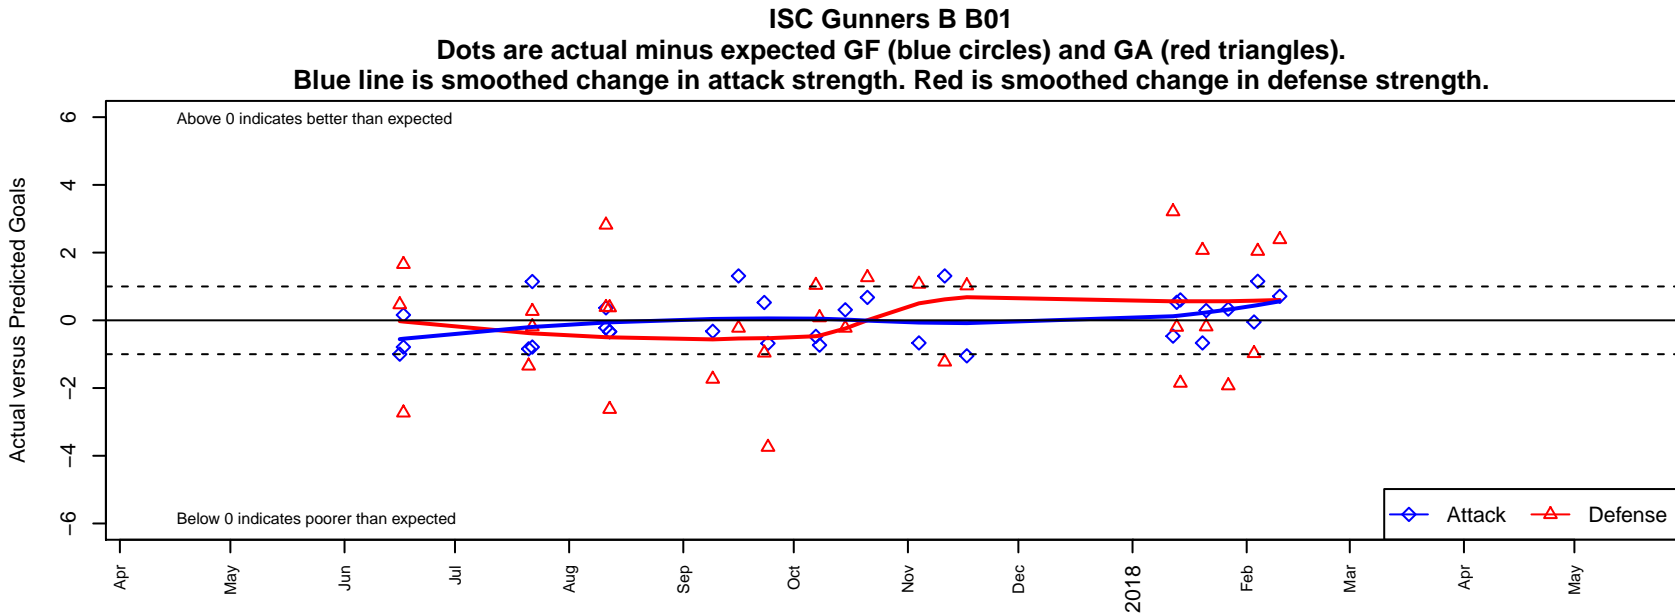

ISC Gunners B B01

Issaquah SC
 Issaquah, WA
 B01 total strength=1343
 attack=8.09 defense=5.32
 fall league = PSPL Classic – Blue U17

alt names used:
 ISC Gunners B01B
 ISC Gunners B01B
 ISC Gunners B01B
 ISC GUNNERS FC ISC GUNNERS B01B (WA)
 ISC GUNNERS FC ISC GUNNERS B01B (WA)
 ISC Gunners B01B
 ISC Gunners B01B

**attack and defense variance (black dot)
relative to other teams
and top 10 in region**

**attack and defense rating
relative to others at age
and all opponents in last 13 months**

Performance relative to 13 month average