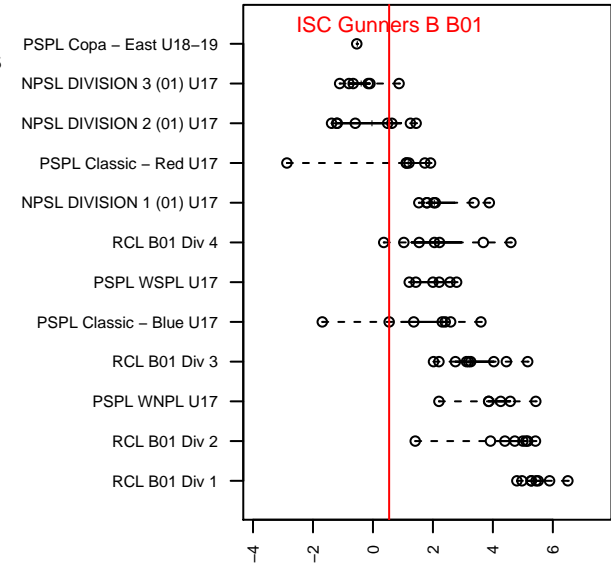

ISC Gunners B B01

Issaquah SC
 Issaquah, WA
 B01 total strength=1343
 attack=8.09 defense=5.32
 fall league = PSPL Classic – Blue U17

alt names used:
 ISC Gunners B01B
 ISC Gunners B01B
 ISC Gunners B01B
 ISC GUNNERS FC ISC GUNNERS B01B (WA)
 ISC GUNNERS FC ISC GUNNERS B01B (WA)
 ISC Gunners B01B
 ISC Gunners B01B

Venues played:
 2017 Starfire Spring Classic BU17
 2017 Sounders FC Cup BU17
 2017 REDAPT Cup Gold U17
 2017 PSPL Classic – Blue U17
 2017 WA Cup Bronze U17
 2017 PacNW Winter Classic 2001 Showcase P
 2017 PSPL Win HS Classic 1 – West U17

**attack and defense variance (black dot)
relative to other teams
and top 10 in region**

**attack and defense rating
relative to others at age
and all opponents in last 13 months**

Performance relative to 13 month average