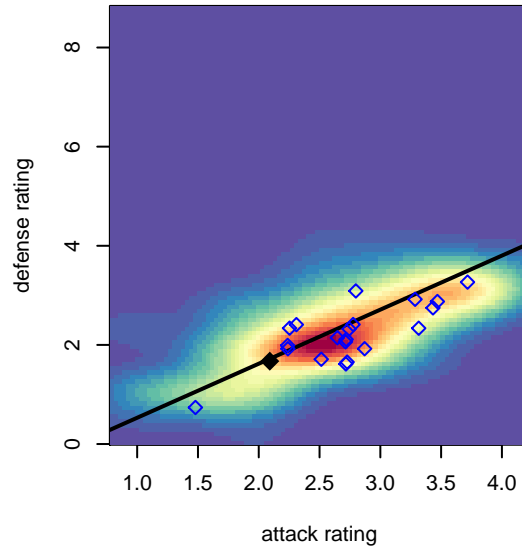

ISC Gunners B B01

Issaquah SC
 Issaquah, WA
 B01 total strength=1343
 attack=8.09 defense=5.32
 fall league = PSPL Classic – Blue U17

alt names used:
 ISC Gunners B01B
 ISC Gunners B01B
 ISC Gunners B01B
 ISC GUNNERS FC ISC GUNNERS B01B (WA)
 ISC GUNNERS FC ISC GUNNERS B01B (WA)
 ISC Gunners B01B
 ISC Gunners B01B

**attack and defense variance (black dot)
relative to other teams
and top 10 in region**

**attack and defense rating
relative to others at age
and all opponents in last 13 months**

Performance relative to 13 month average